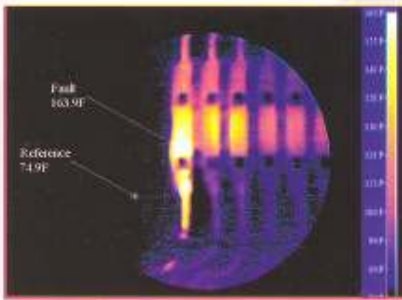

Thermal imagery detecting faults developing
(It could be yours)

MORRIS
EST. 10 1985

Established in 1952

The UK's largest independent rewind company servicing the industry throughout the UK and world wide, employing over 100 employees.